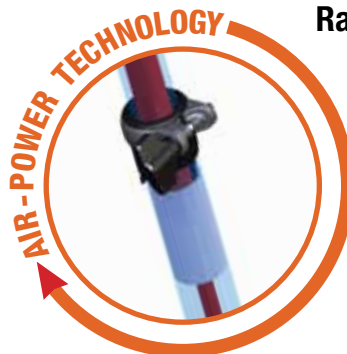

Raise and Lower Speakers with Ease!

Raise and lower your speaker with relative ease with the JBLTRIPOD-GA thanks to the internal pneumatic shock that does all the heavy lifting for you!